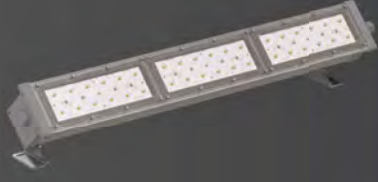

OW12

DIŐ MEKAN LED AYDINLATMA Wallwasher