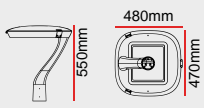

GR24-048S

GÜÇ

60W

90W

Özel Renk

+460

EU Sürücü

+1.150

FİYAT (₺)

23.920

24.380