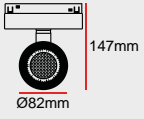

ML31-SR82

GÜÇ

12W

DALI

DALI DT8
TW

Smart TW

FİYAT (₺)

+1.380

+1.840

+1.840

3.680

ML32

MAGNET LED AYDINLATMA Spot Lensli