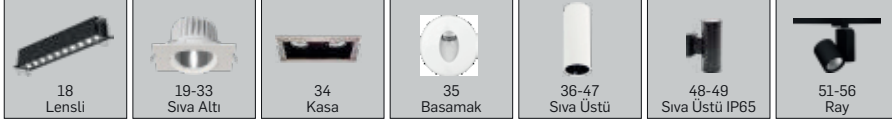

18-56 COB DOWNLIGHT LED AYDINLATMA