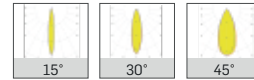

OPTİK

Alüminyum reflektör.