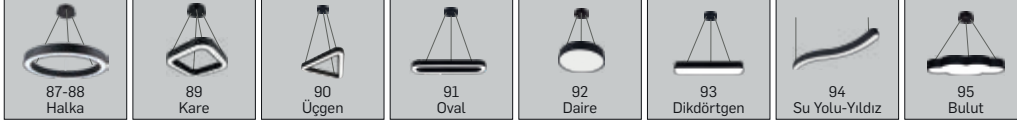

86-95 DEKORATİF SARKIT LED AYDINLATMA