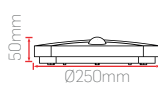

15W

ES11-0250-015-840S
(520407)

2700K-6500K

1.290
Standart
1.650
Acil Kit'li